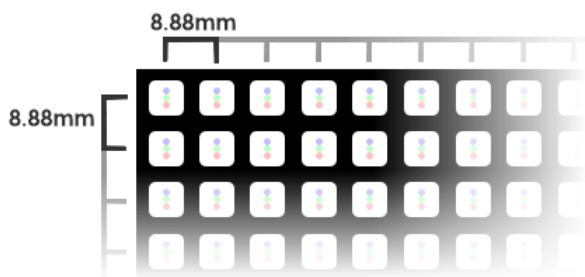

# Capabilities for a 8.88mm 108x324 Full Color LED Display

Your new LED sign will be capable of incredible things! From simple text to amazing animations, our signs allow your organization to **thrive through effective communication**. Learn more on our [LED Sign Education](#) page.

### Pixel Pitch

8.88mm (0.35 in.) is the pixel pitch. This is the distance between the centers of individual pixels (points of light) in the LED display. The smaller the pitch, the more pixels can fit inside of the display.

### Matrix Size

108x324 is the matrix size. This is the number of pixels high (108) and the number of pixels wide (324) of the display. That's **34,992 pixels per side!** The more pixels, the higher the clarity and amount of detail that can be shown.

The display area is approximately 3'-1.75" high by 9'-5.25" wide, or 29.7 sq.ft. per side.