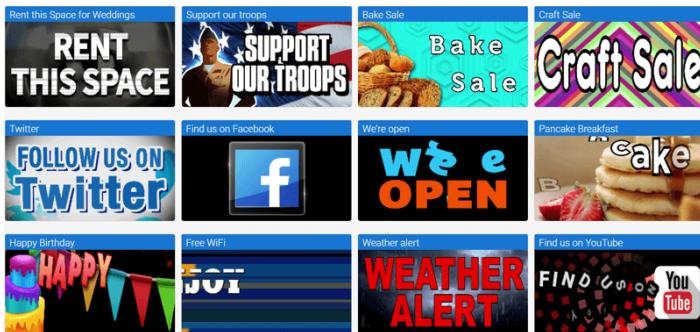

### Media Library

Our cloud-based software has **over 2,000 built-in video clips and images** for use on any sized display. Get the maximum impact from your sign immediately with our continually growing library!