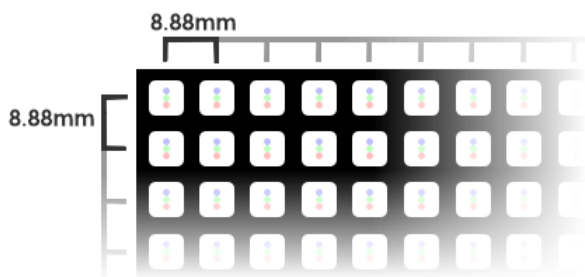

# Capabilities for a 8.88mm 108x252 Full Color LED Display

Your new LED sign will be capable of incredible things! From simple text to amazing animations, our signs allow your organization to **thrive through effective communication**. Learn more on our [LED Sign Education](#) page.

## Understanding Your LED Display

### Pixel Pitch

8.88mm (0.35 in.) is the pixel pitch. This is the distance between the centers of individual pixels (points of light) in the LED display. The smaller the pitch, the more pixels can fit inside of the display.

### Matrix Size

108x252 is the matrix size. This is the number of pixels high (108) and the number of pixels wide (252) of the display. That's **27,216 pixels!** The more pixels, the higher the clarity and amount of detail that can be shown.