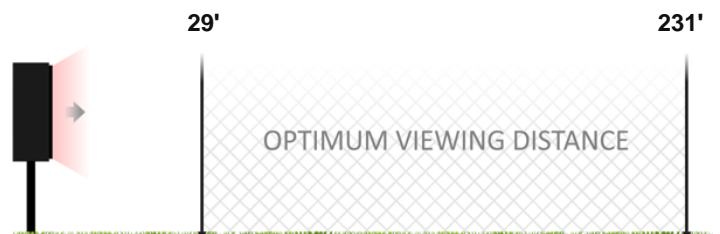

### Optimum Viewing Distance

The optimum viewing distance for this display is between **29'** and **231'**. Images and video clips at closer than 29' will be discernible, but will appear pixelated. Greater than 231' will decrease the display's readability. [Learn more.](#)