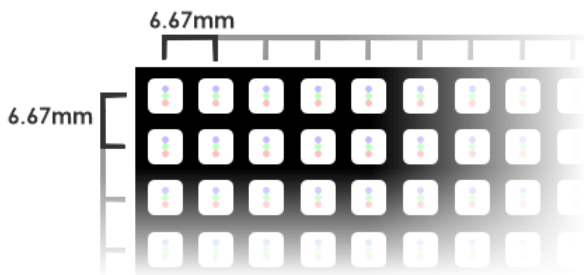

## Capabilities for a 6.67mm 144x432 Full Color LED Display

Your new LED sign will be capable of incredible things! From simple text to amazing animations, our signs allow your organization to **thrive through effective communication**. Learn more on our [LED Sign Education](#) page.

#### Pixel Pitch

6.67mm (0.26 in.) is the pixel pitch. This is the distance between the centers of individual pixels (points of light) in the LED display. The smaller the pitch, the more pixels can fit inside of the display.

#### Matrix Size

144x432 is the matrix size. This is the number of pixels high (144) and the number of pixels wide (432) of the display. That's **62,208 pixels per side!** The more pixels, the higher the clarity and amount of detail that can be shown.

The display area is approximately 3'-1.75" high by 9'-5.5" wide, or 29.8 sq.ft. per side.