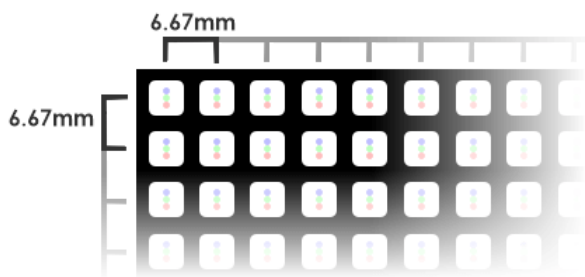

# Capabilities for a 6.67mm 144x336 Full Color LED Display

Your new LED sign will be capable of incredible things! From simple text to amazing animations, our signs allow your organization to **thrive through effective communication**. Learn more on our [LED Sign Education](#) page.

### Pixel Pitch

6.67mm (0.26 in.) is the pixel pitch. This is the distance between the centers of individual pixels (points of light) in the LED display. The smaller the pitch, the more pixels can fit inside of the display.

### Matrix Size

144x336 is the matrix size. This is the number of pixels high (144) and the number of pixels wide (336) of the display. That's **48,384 pixels per side!** The more pixels, the higher the clarity and amount of detail that can be shown.

The display area is approximately 3'-1.75" high by 7'-4.25" wide, or 23.2 sq.ft. per side.