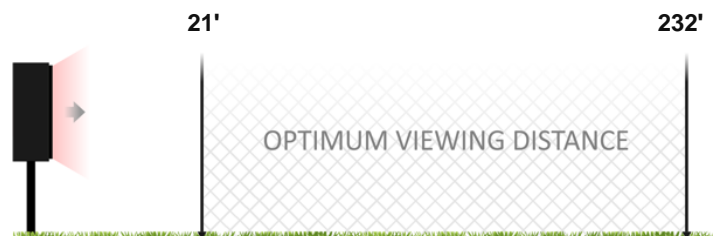

### Optimum Viewing Distance

The optimum viewing distance for this display is between **21' and 232'**. Images and video clips at closer than 21' will be discernible, but will appear pixelated. Greater than 232' will decrease the display's readability. [Learn more.](#)